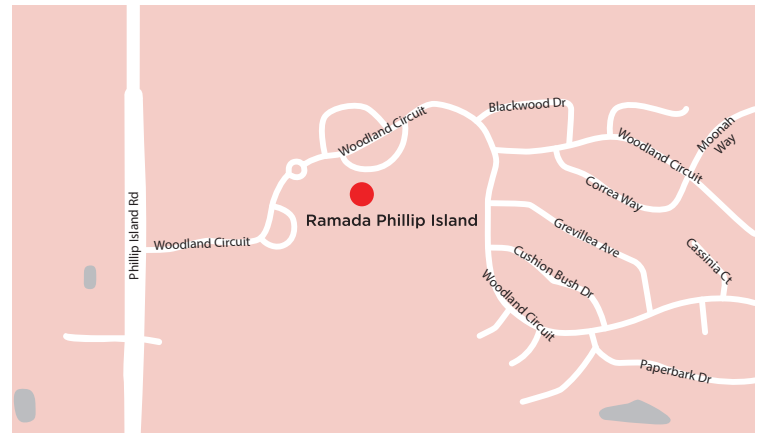

LOCATION

LOCATED JUST TWO HOURS DRIVE FROM MELBOURNE

in the heart of Phillip Island, the resort is within easy reach of the island's most popular activities and attractions. The private 65-acre property is a short drive to the beach, Cowes shopping precinct and the famed Phillip Island Grand Prix Circuit, which hosts the international MotoGP, World Championship Superbikes and V8 Supercars competitions.

The resort is also a few minutes away from beaches, wildlife parks and the famous Penguin Parade.