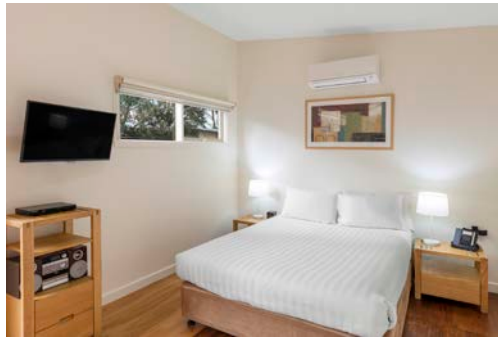

## ACCOMMODATION FACILITIES

**WELL-APPOINTED STUDIO**, two and three-bedroom cottages are equipped with full kitchen facilities including modern European appliances, as well as entertainment options such as LCD televisions and DVD players, Foxtel and Wi-Fi (charges apply). All cottages feature spacious living areas and a deck, with heating in the lounge.