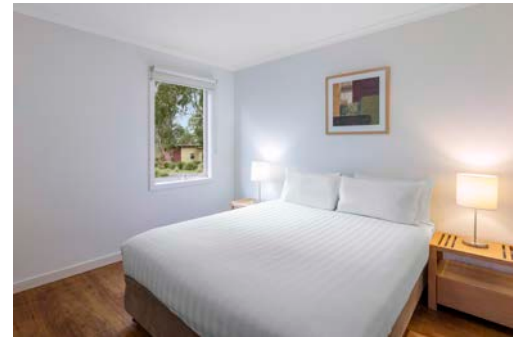

ramadaphillipisland.com.au | +61 3 5952 8000

WYNDHAM
REWARDS®

You've earned this.®

RAMADA®
RESORT BY WYNDHAM
PHILLIP ISLAND

VENUE CAPACITIES

| Room | Size (m ²) | Ceiling height (m) | Boardroom | Theatre | Classroom | Banquet | Cocktail | U-shape | Cabaret |
|---------------------------------|------------------------|--------------------|-----------|---------|-----------|---------|----------|---------|---------|
| Bass Room 1 or 2 | 113.4 | 2.8 | 20 | 104 | 40 | 60 | 90 | 30 | 60 |
| Bass Room (1 and 2 combined) | 234 | 2.8 | 40 | 192 | 78 | 120 | 200 | 60 | 112 |